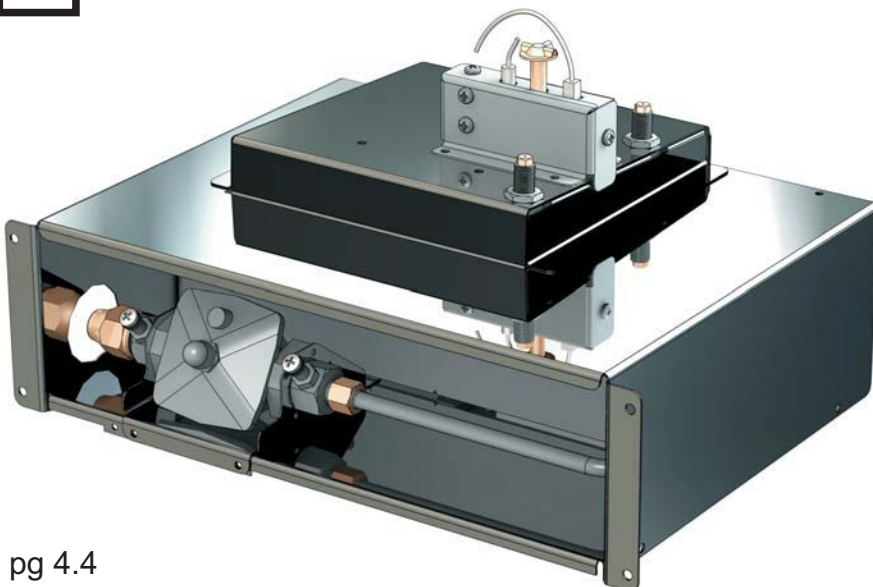

Electronics/Gas Components

Replacement kits for EF5000 fires

**810130 Natural Gas EF5000
Ignition Tray**

810131 Propane EF5000 Ignition Tray