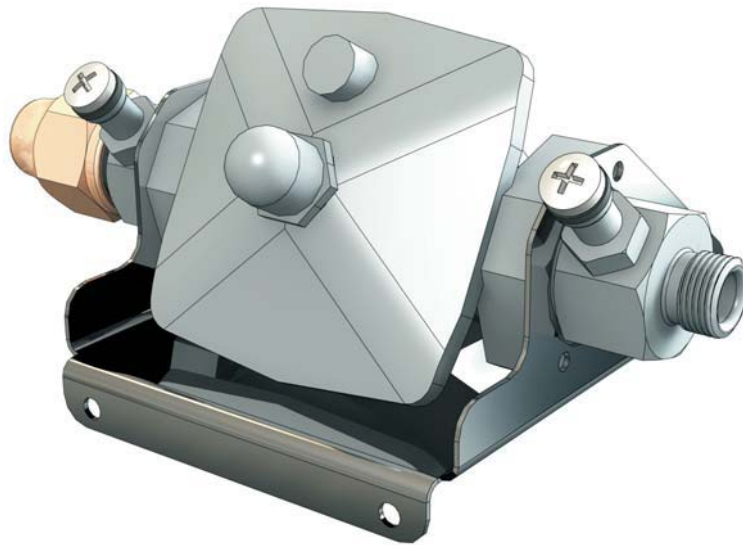

EF5000 Exploded View

Conversion Kits

Replacement kits for EF5000 fires

810220 - EF5000 Propane Conversion Kit
*For converting from Natural Gas to **Propane***

810221 - EF5000 Natural Gas Conversion Kit
*For converting from Propane to **Natural Gas***

**810130 Natural Gas EF5000
Ignition Tray****810131 Propane EF5000 Ignition Tray**

Electronics/Gas Components

Replacement kits for EF5000 fires

Electronics/Gas Components

Replacement kits for EF5000 fires

810143 - Natural Gas Pilot

810144 - Propane Pilot

Electronics/Gas Components

Replacement kits for EF5000 fires

escea. Ltd, 17 Carnforth Street Green Island, PO Box 5277, Dunedin 9058, New Zealand, Ph: +64 3 478 8220, Fx: +64 3 478 8221, www.escea.com.au, info@escea.com.au