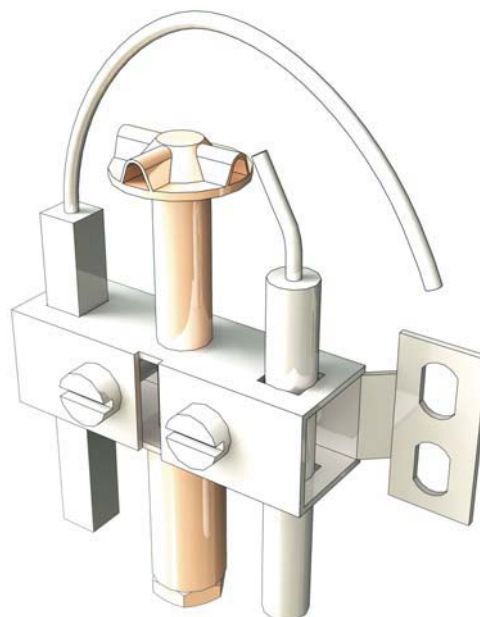

Electronics/Gas Components

Replacement kits for EF5000 fires

☐ **810143 - Natural Gas Pilot**

☐ **810144 - Propane Pilot**