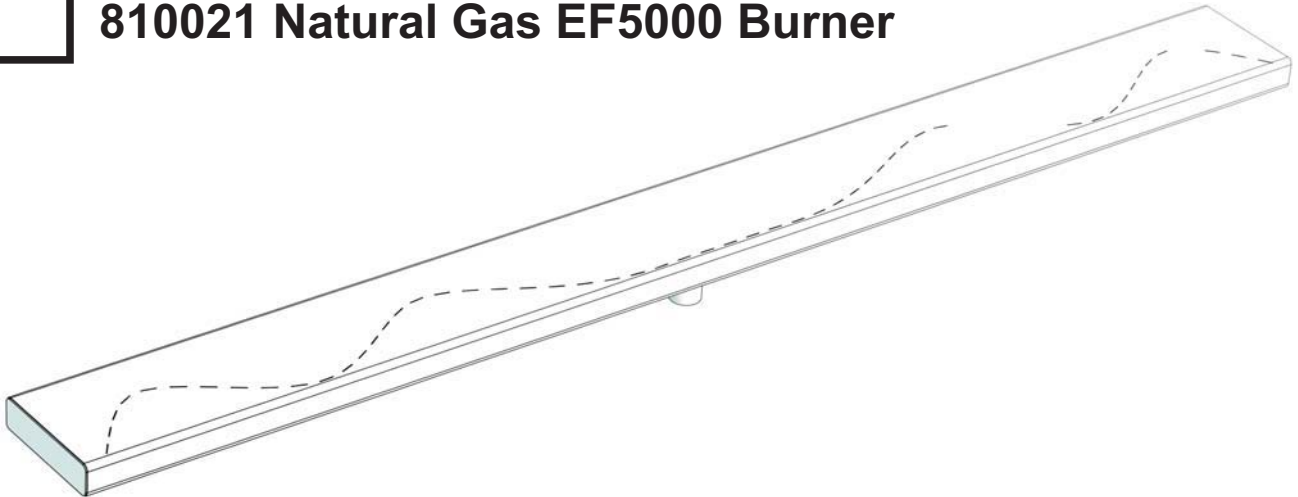

EF5000 Burners

Replacement kits for EF5000 fires

810020 Propane EF5000 Burner

810021 Natural Gas EF5000 Burner