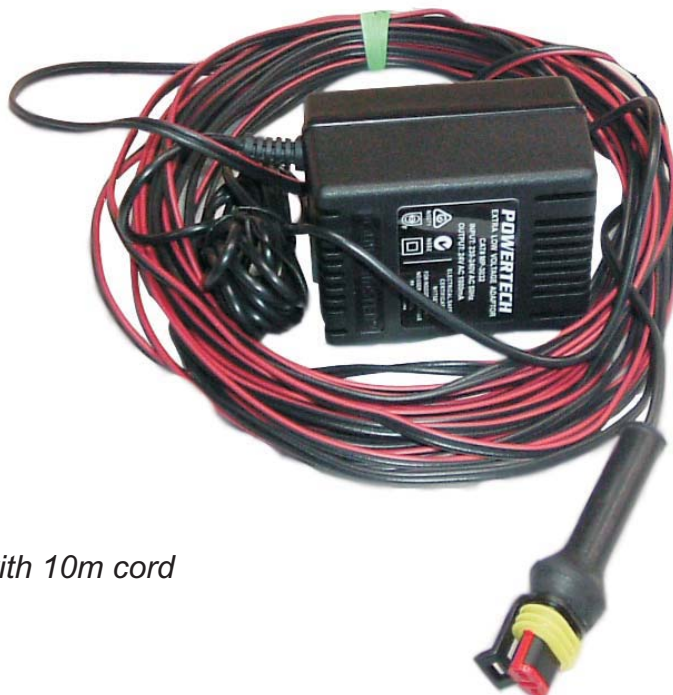

Electronics/Gas Components

Replacement kits for EF5000 fires

Note: Supplied with 10m cord