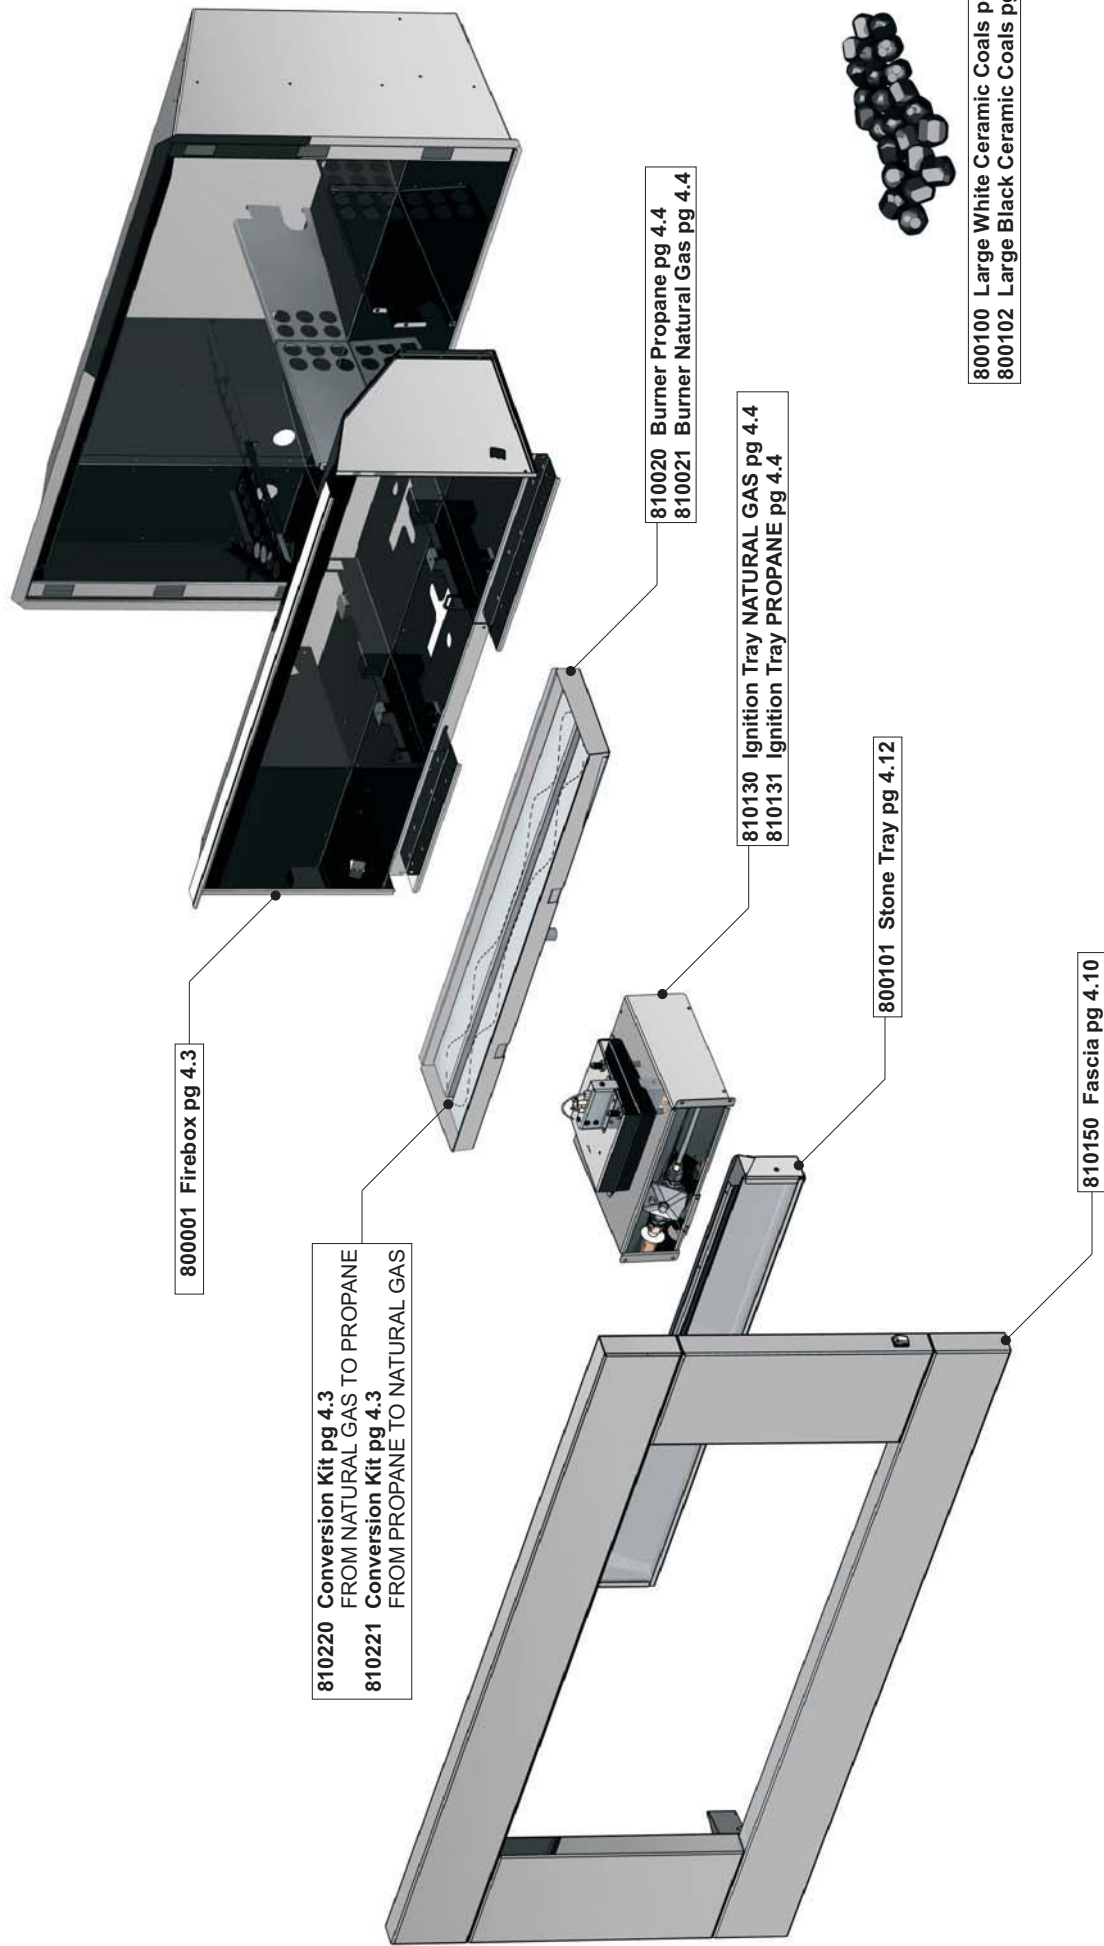

EF5000 Exploded View

Conversion Kits

Replacement kits for EF5000 fires

810220 - EF5000 Propane Conversion Kit
*For converting from Natural Gas to **Propane***

810221 - EF5000 Natural Gas Conversion Kit
*For converting from Propane to **Natural Gas***

EF5000 Firebox

Replacement kits for EF5000 fires

EF5000 Burners

Replacement kits for EF5000 fires

**810020 Propane EF5000 Burner****810021 Natural Gas EF5000 Burner****Electronics/Gas Components**

Replacement kits for EF5000 fires

**810130 Natural Gas EF5000
Ignition Tray****810131 Propane EF5000 Ignition Tray**

Electronics/Gas Components

Replacement kits for EF5000 fires

Electronics/Gas Components

Replacement kits for EF5000 fires