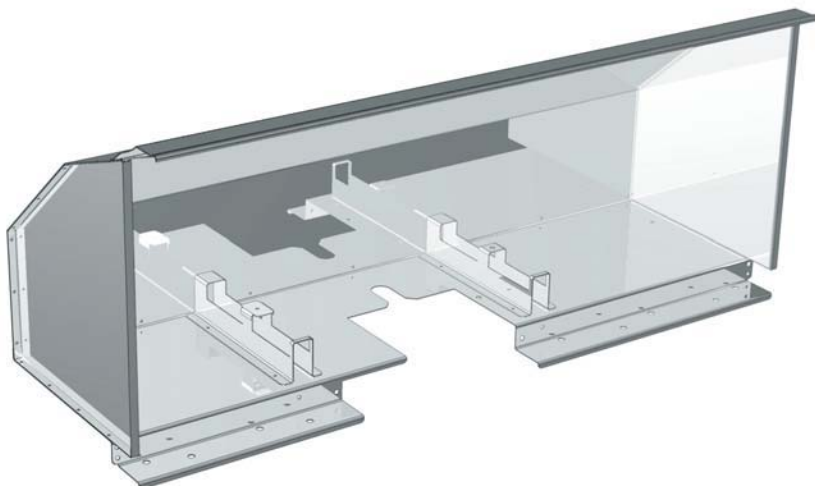

EF5000 Firebox

Replacement kits for EF5000 fires