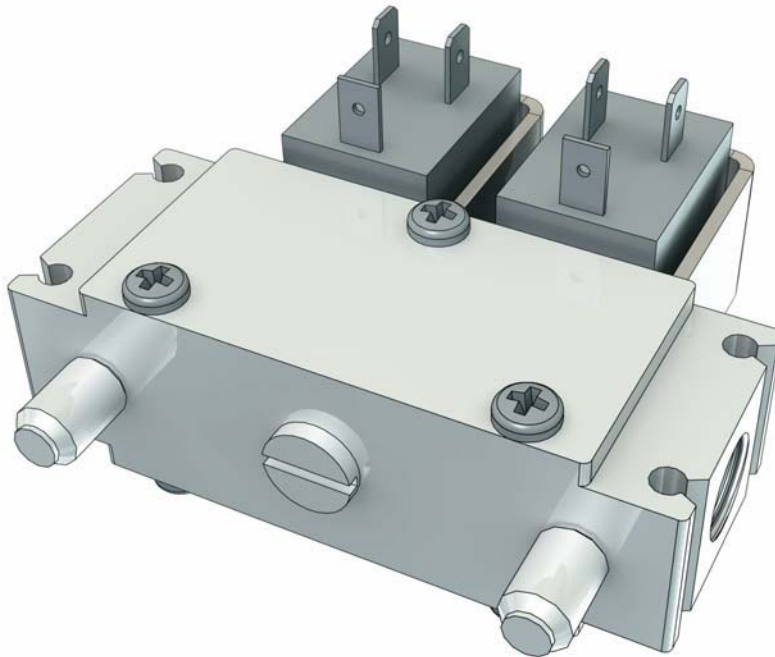

Electronics/Gas Components

Replacement kits for EF5000 fires