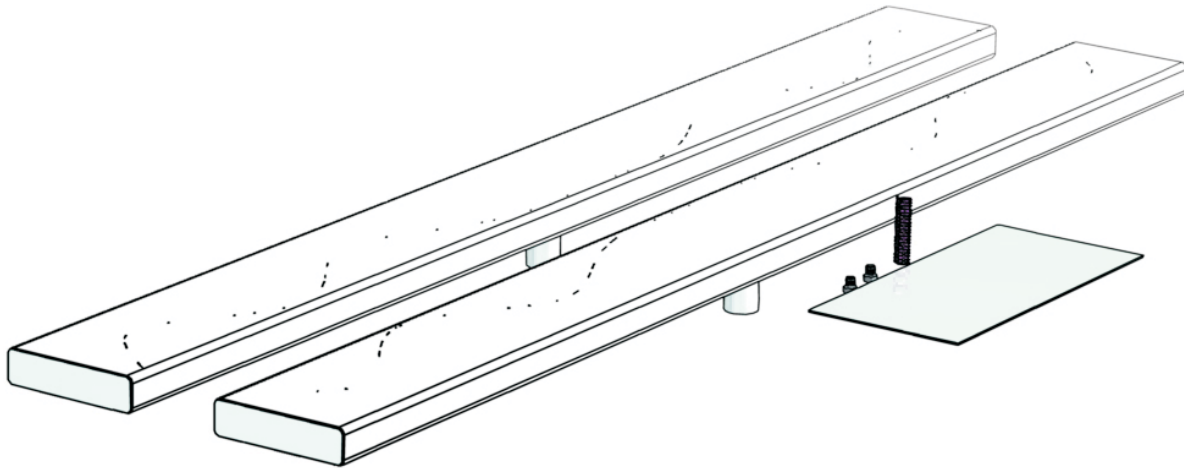

EF5000 Exploded View

Conversion Kits

Replacement kits for EF5000 fires

810220 - EF5000 Propane Conversion Kit
*For converting from Natural Gas to **Propane***

810221 - EF5000 Natural Gas Conversion Kit
*For converting from Propane to **Natural Gas***